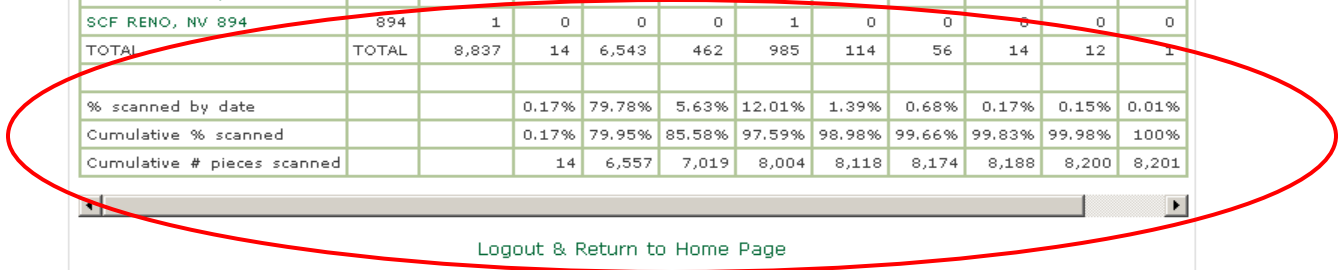

Mail Tracking

Date columns = Quantity scanned out to mail carrier that day.

Click on the "SCF Description" link in the left-hand column.

Job Number : 24978

Job Name : Aug 09 Captains Club Postcard mailer

<<Back Export to CSV

SCF Description	SCFID	Mail Qty.	07/24	07/25	07/26	07/27	07/28	07/29	07/30	07/31	08/03
Days			1	2	3	4	5	6	7	8	11
SCF NEW ORLEANS, LA 700	700	375	0	0	8	158	111	53	14	12	1
HOUMA, LA 703	703	333	0	309	4	8	1	0	0	0	0
MANDEVILLE, LA 704	704	468	0	391	7	6	0	1	0	0	0
LAFAYETTE, LA 705	705	267	0	247	2	2	1	0	0	0	0
LAKE CHARLES, LA 706	706	32	0	0	0	32	0	0	0	0	0
SCF BATON ROUGE, LA 707	707	7,356	14	5,596	441	778	1	0	0	0	0
SCF LAS VEGAS, NV 890	890	5	0	0	0	0	0	2	0	0	0
SCF RENO, NV 894	894	1	0	0	0	1	0	0	0	0	0
TOTAL	TOTAL	8,837	14	6,543	462	985	114	56	14	12	1
% scanned by date			0.17%	79.78%	5.63%	12.01%	1.39%	0.68%	0.17%	0.15%	0.01%
Cumulative % scanned			0.17%	79.95%	85.58%	97.59%	98.98%	99.66%	99.83%	99.98%	100%
Cumulative # pieces scanned			14	6,557	7,019	8,004	8,118	8,174	8,188	8,200	8,201

See when mail arrived and how many days it took

Logout & Return to Home Page

View key statistical data